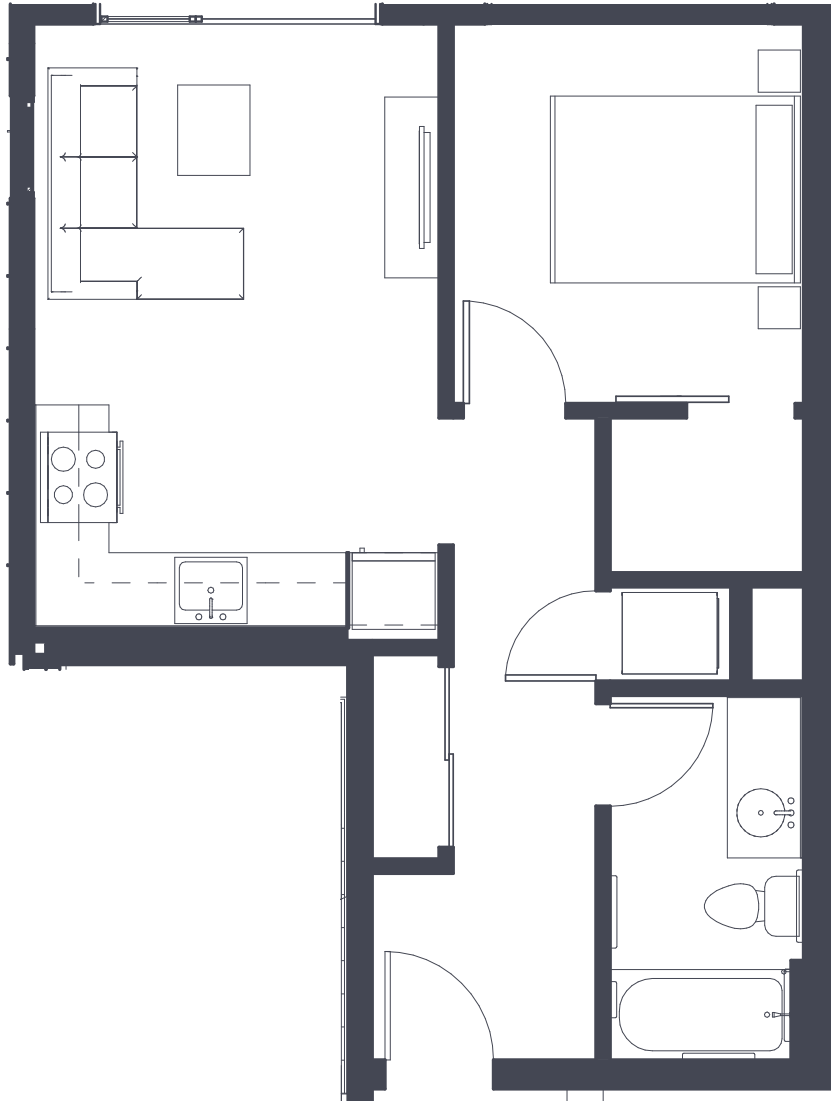

PLAN

2

1-BR | 1 BA

503 SF

Units

#210, 310, 410

# MAPLE LEAF

FLATS

442 Maple Leaf Pl. Seattle, WA 98115