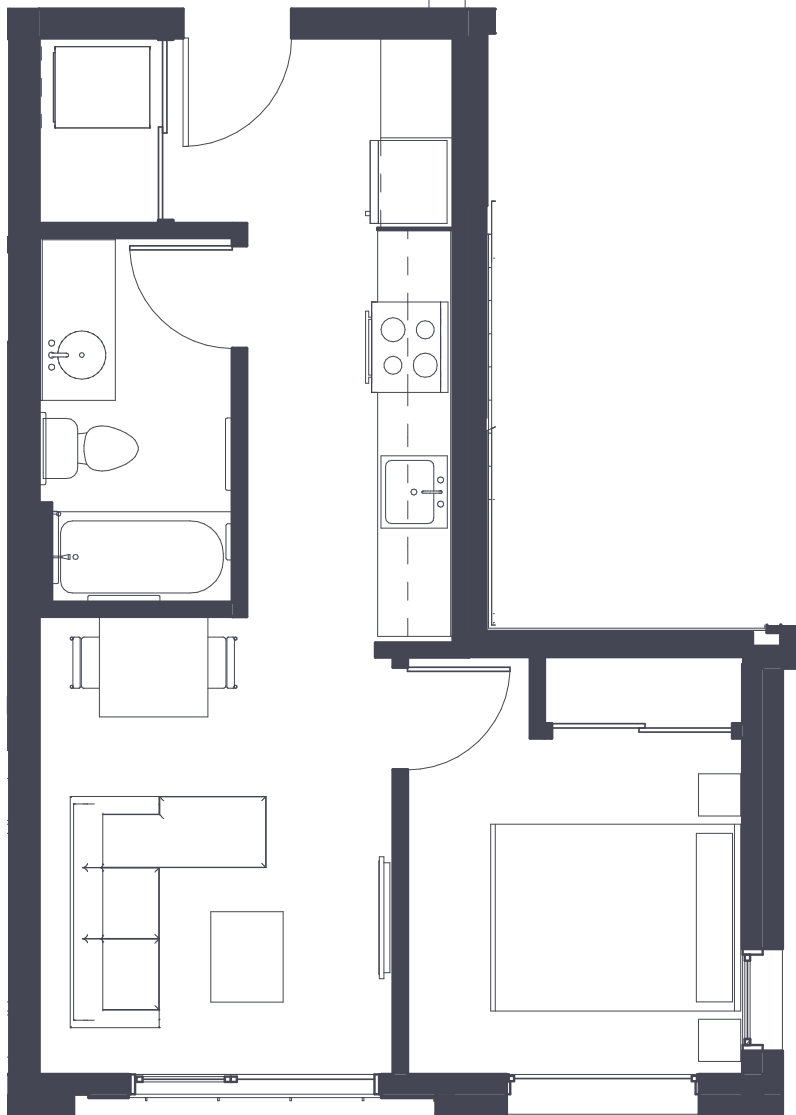

PLAN
3

1-BR | 1 BA

426 SF

Units

#201, 301, 401

MAPLE LEAF
FLATS

442 Maple Leaf Pl. Seattle, WA 98115