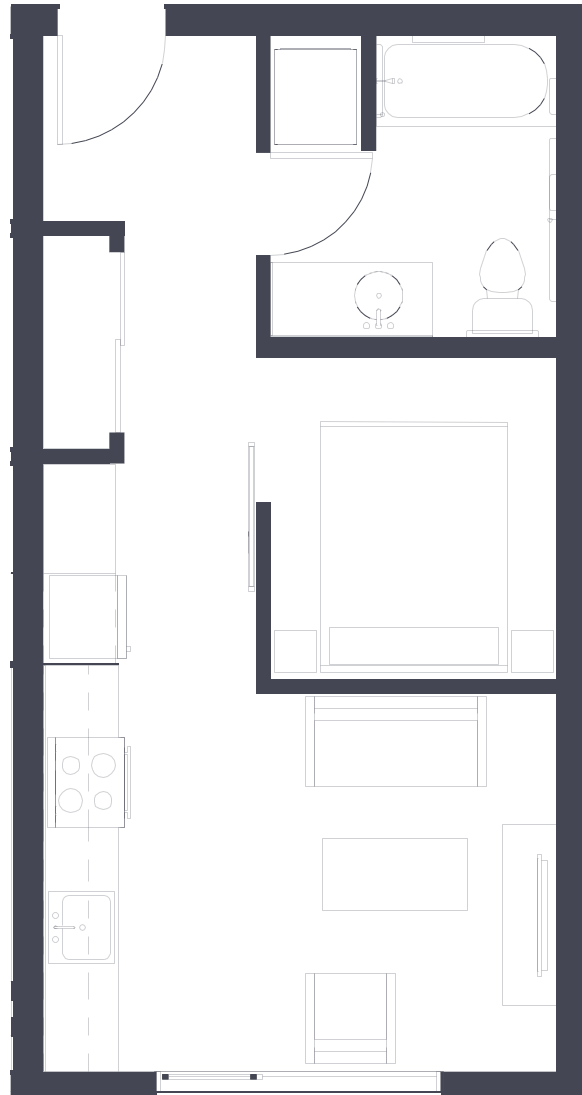

PLAN

1

Open 1x1 | 1 BA

402-407 SF

Units

#105-109, 111, 205-209, 211, 304-306,
308, 309, 311, 404-409, 411

MAPLE LEAF

FLATS