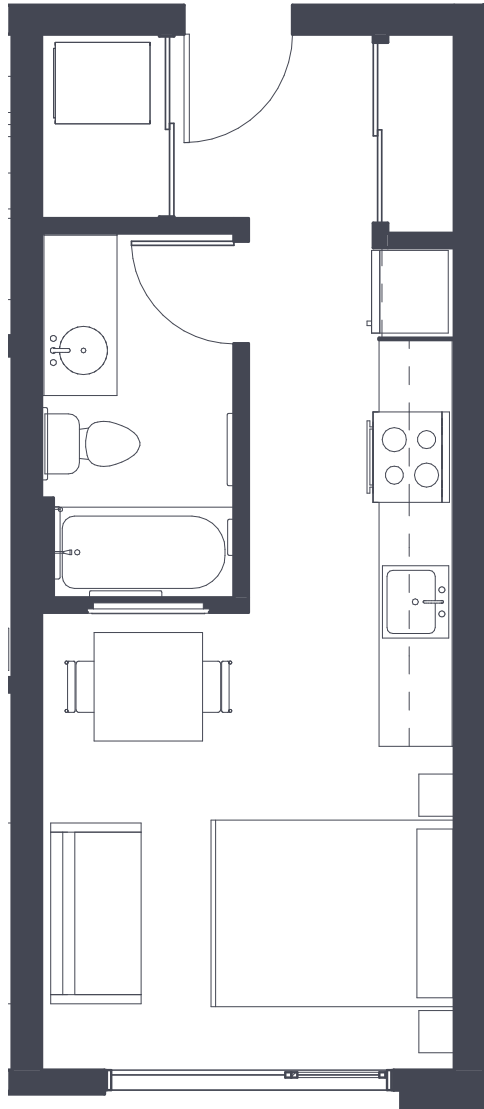

PLAN

6

Studio

327 SF

Units

#103, 203, 303, 403

MAPLE LEAF
FLATS

442 Maple Leaf Pl. Seattle, WA 98115